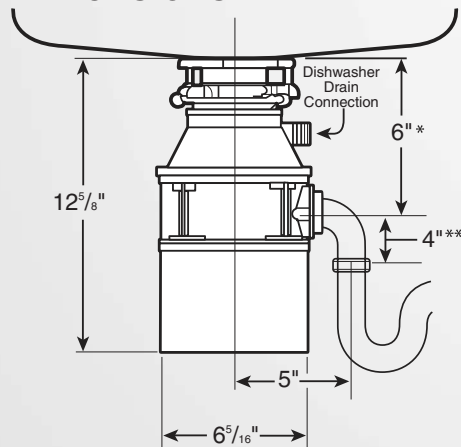

Dimensions

* Distance from bottom of sink to center line of disposer outlet.
Add 1/2" when stainless steel sinks are used.
** Length of tailpipe from center line of disposer outlet to end of tailpipe.
NOTE: Plumb waste line to prevent standing water in disposer motor housing.

Submittal Sheet

Our Badger 5XP model provides more power and a longer warranty than the Badger 5 or Badger 1.

This model also offers the following features and benefits:

- 3/4 Horsepower Heavy Duty Motor (Quiet Dura-Drive® Induction Motor)
- 3-Year *We Come To You*™ In-Home Parts And Labor Service Warranty
- Rugged Galvanized Steel Construction (For Disposer Durability)
- Space-Saving Compact Design

Sample Specification

Food Waste Disposer(s) shall be InSinkEerator Badger 5XP, continuous feed, with 3/4 H.P. motor, galvanized steel grinding elements with two stainless steel 360° swivel lugs. Self-service wrench.

Warranty:
3-Year parts and in-home service.

* The complete InSinkEerator warranty is included in the Care & Use Booklet packed with each unit.

Specifications

Type of Feed	Continuous
On/Off Control	Wall Switch
Motor	Single Phase
HP	3/4
Volts	120
HZ	60
RPM	1725
Amp. (Avg. Load)	8.1
Time Rating	Intermittent
Lubrication	Permanently Lubricated Upper & Lower Bearings
Shipping Weight (Approx.)	17 lbs. 4 oz.
Unit Finish	Waterborne Grey Enamel
Overall Height	12-5/8"
Grind Chamber Capacity	26 oz.
Motor Protection	Manual Reset Overload
Average Water Usage	1/4 Gallon per Person Per Day
Average Electrical Usage	1/2 KWH per Month
Drain Connection	1-1/2" Cushioned Slip Joint
Dishwasher Drain Connection	Yes