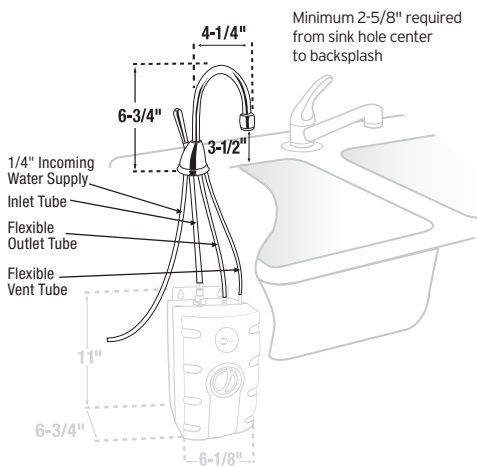

The Next Necessity™

Dimensions

Job Specifications

Instant Hot Water Dispensers

H-View-SS

Graceful, clean, transitional design dispenses instant near-boiling 200°F water

Submittal Sheet

- **Hot Only** - Dispenses near-boiling 200°F water
- Durable all metal construction
- 35% more near-boiling water from larger 2/3-gallon stainless steel tank
- Easy to adjust temperature control
- Tool-free tank connections and dry start protection to ease installation
- Provides 60 cups/hr of near-boiling water
- Fits countertops up to 3" thick
- 3-Year *We Come To You*® In-Home Service Warranty*
- 115 volts, 750 watts, 6.25 amps
- **Available in these designer finishes:** chrome and satin nickel

Sample Specification

Instant hot water dispenser(s) shall be InSinkErator Model H-View-SS with 2/3-gallon stainless steel tank, adjustable temperature from 150°F to 210°F and instant, self-closing hot valve.

Warranty:

3-year parts and in-home service.

* The complete InSinkErator warranty is included in the Care & Use booklet packed with each unit.

US Pat. D532,497 (tank enclosure)

Specifications

Capacity	2/3-gallon stainless steel tank dispenses 60 cups of 200°F water per hour
Electrical	115 volts A.C., 750 watts, 6.25 amp heating element with grounded three (3) prong plug
Thermostat	Snap-action, adjustable from 150°F to 210°F (factory pre-set at 200°F)
Insulation	Meets U.L. 94HF-1 flammability specification
Valve	Instant, self-closing
Recommended Supply Pressure	30-125 psi
Shipping Weight	Approximately 8.5 lbs.
Required Hole Diameter	1-1/2" standard sink hole